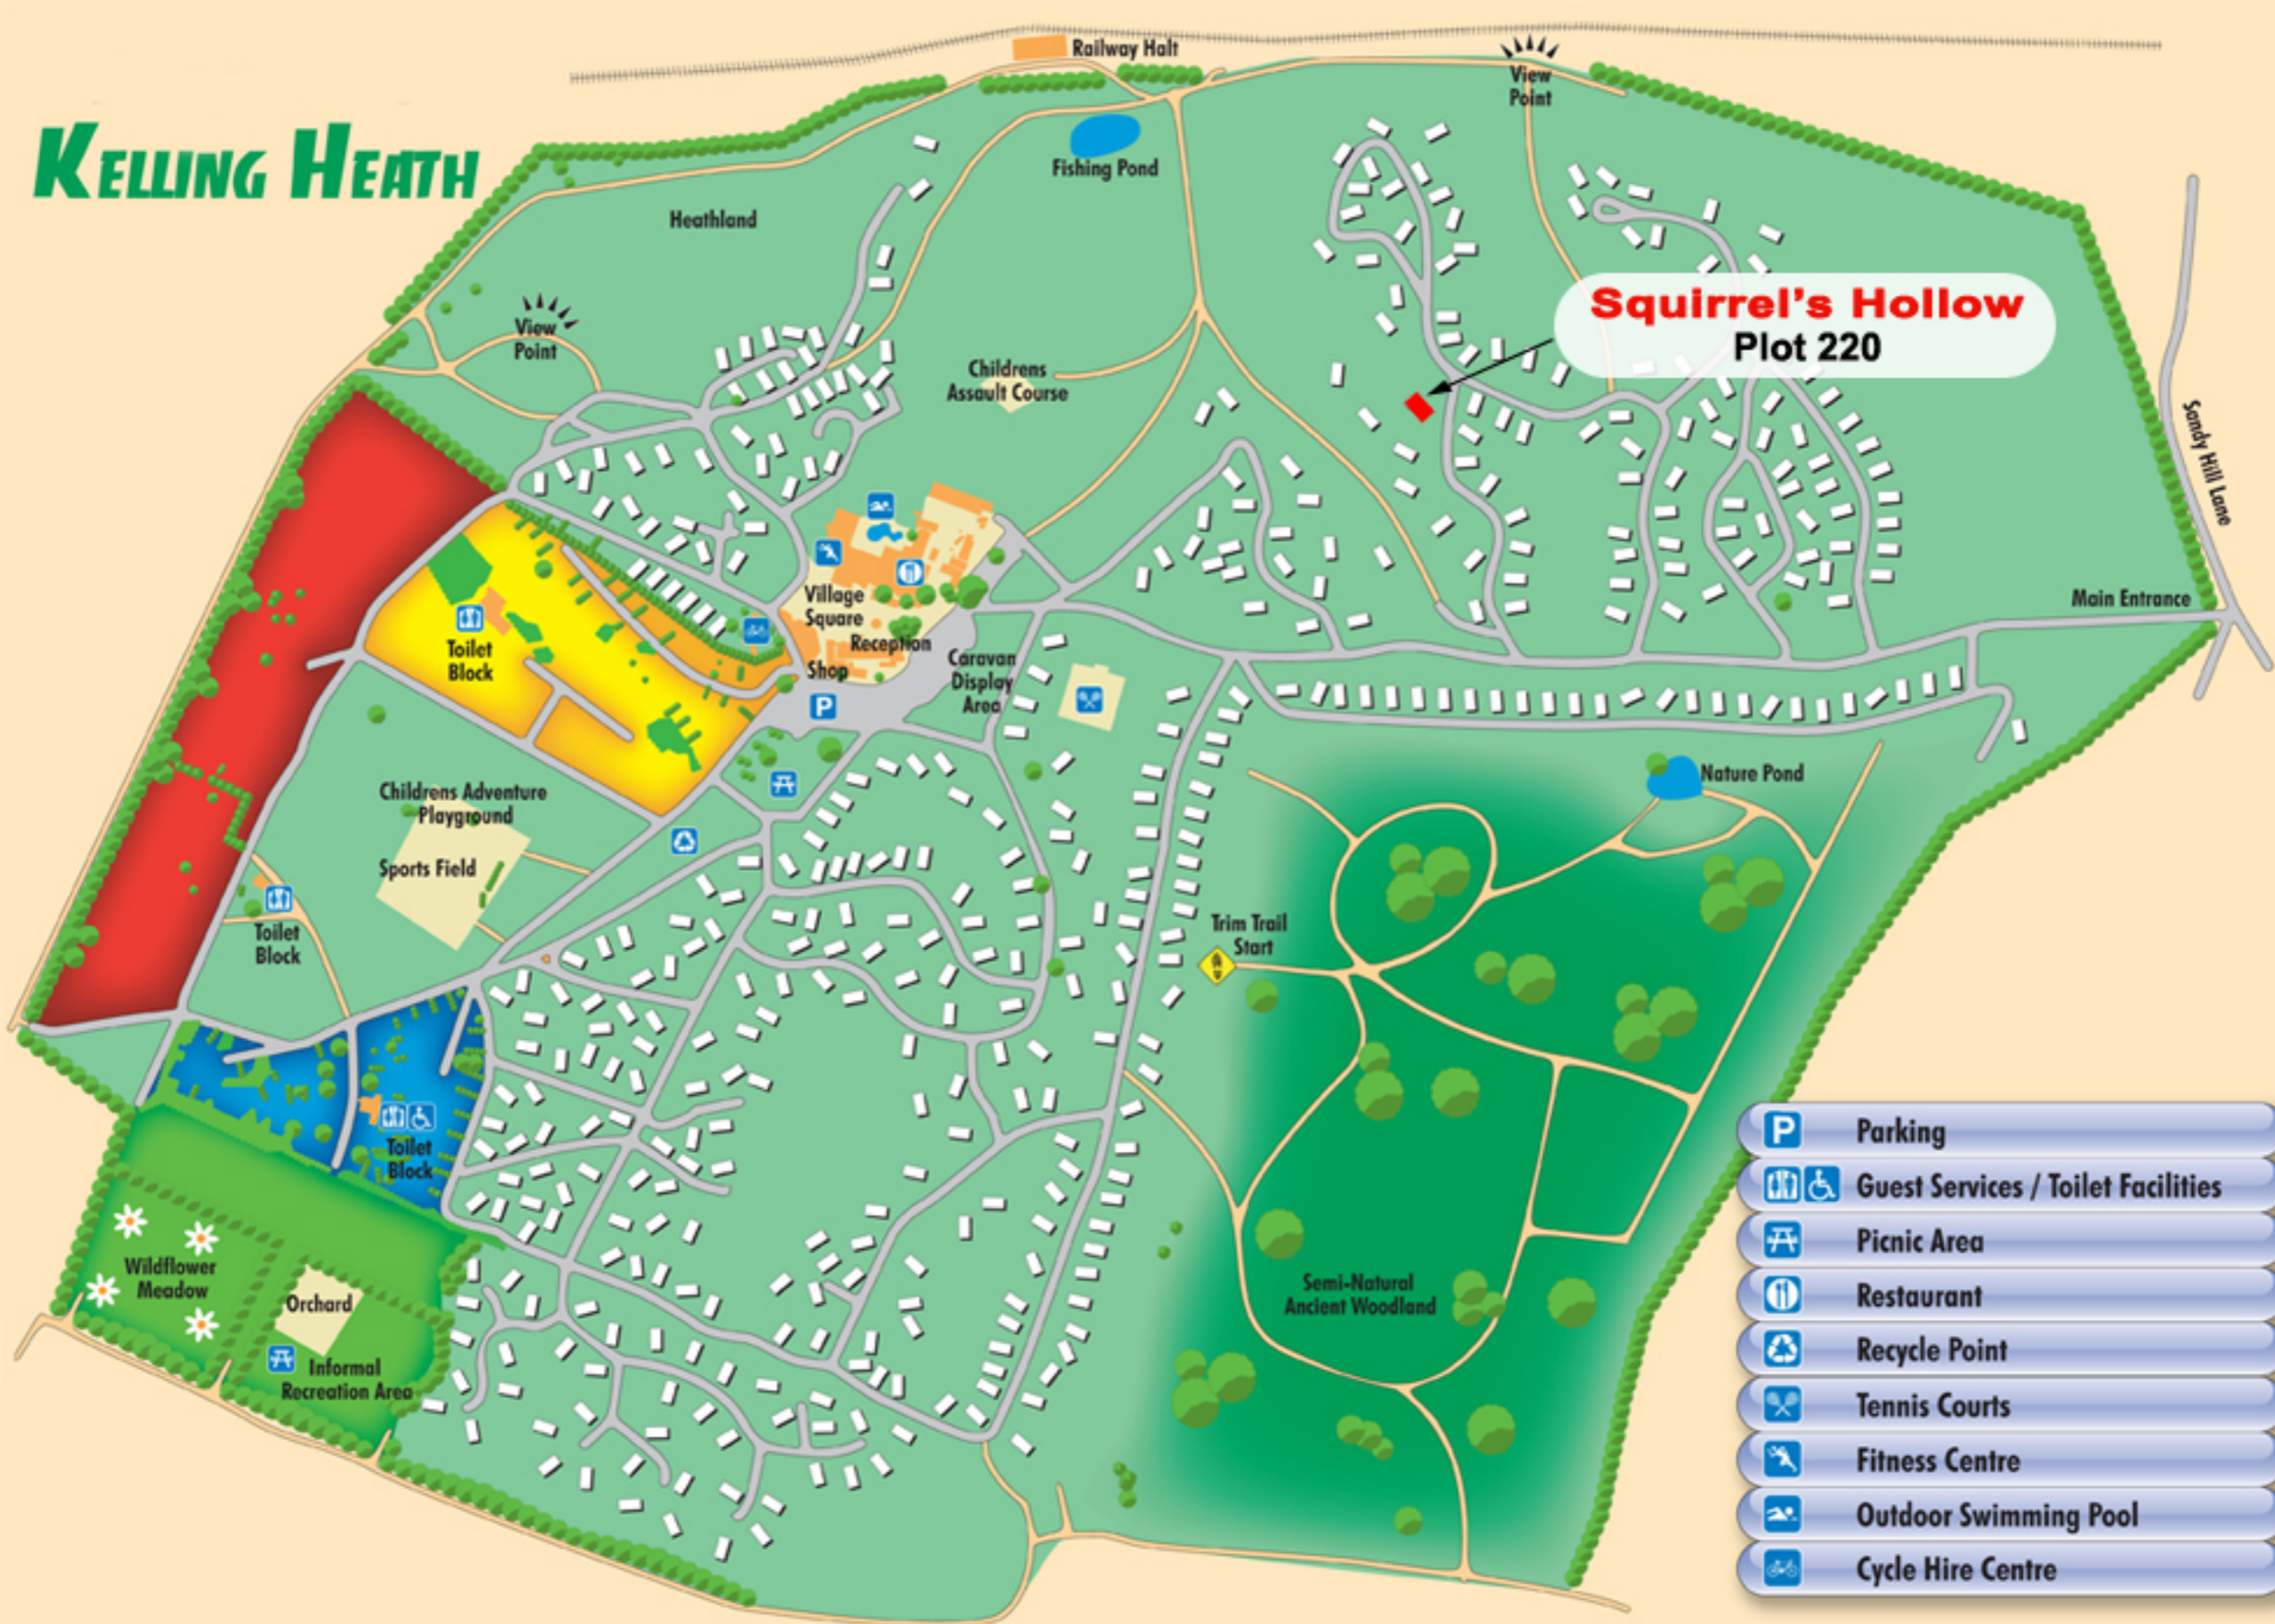

KELLING HEATH

Squirrel's Hollow
Plot 220

- Parking
- Guest Services / Toilet Facilities
- Picnic Area
- Restaurant
- Recycle Point
- Tennis Courts
- Fitness Centre
- Outdoor Swimming Pool
- Cycle Hire Centre